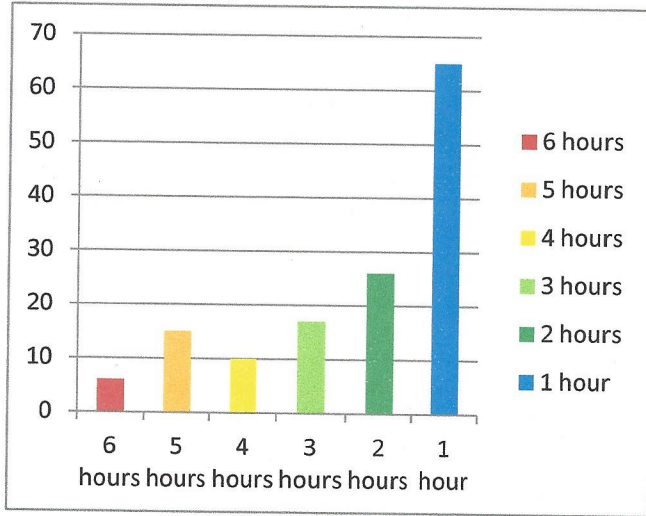

Town Side Station Car Park Average Count

6 hours	6
5 hours	15
4 hours	10
3 hours	17
2 hours	26
1 hour	65
<b>Total</b>	<b>139</b>

South Side Station Car Park Average Count

6 hours	22
5 hours	8
4 hours	15
3 hours	11
2 hours	12
1 hour	13
<b>TOTAL</b>	<b>81</b>